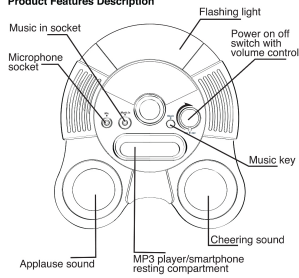

Product Features Description