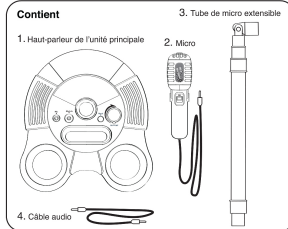

Sing Along Microphone

Assembly Instructions

Item # G02524

Product Features Description

Assembly and play

Micro chante avec moi

Consignes d'assemblage

Item # G02524

Description des caractéristiques du produit

Assemblage et fonctionnement

Made in China
Fabriqué en Chine
©2018 Epoch Everlasting Play LLC