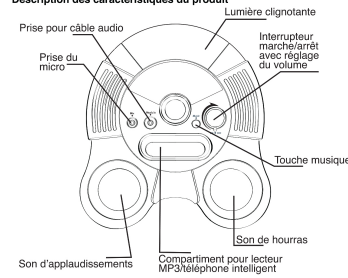

Description des caractéristiques du produit