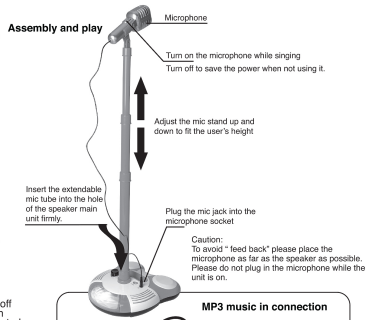

Assembly and play