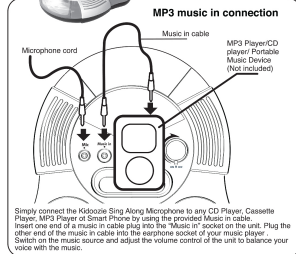

Assembly and play