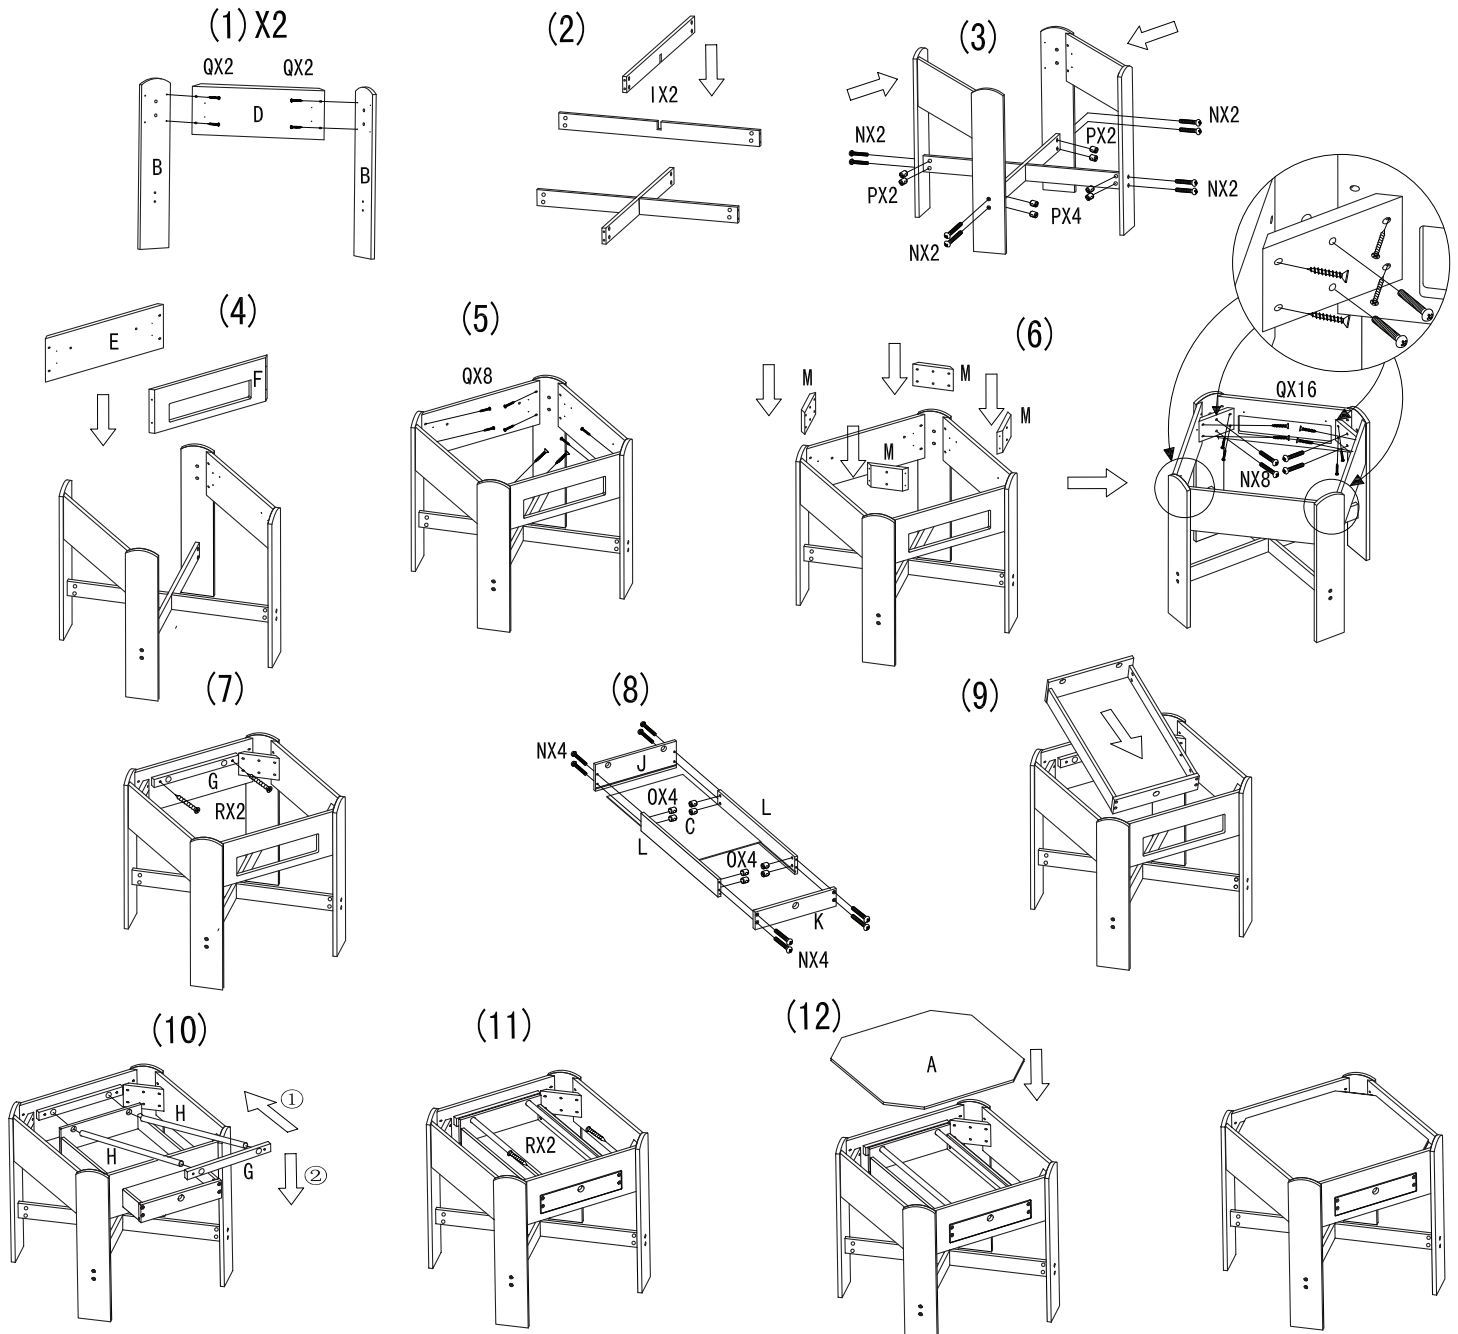

Calico Critters™ Playtable Assembly Instructions

Contents:

When assembling this item, you must tighten all screws simultaneously. Do not tighten any single screw completely as this may cause the item to become out of alignment. If this happens, it will require you to loosen all the screws and begin again by tightening all screws simultaneously.

ADULT ASSEMBLY REQUIRED. PHILIP'S SCREW DRIVER IS NOT PROVIDED.