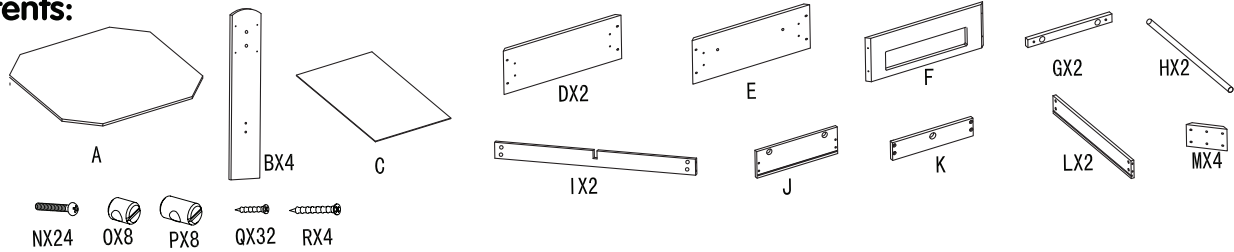

Calico Critters™ Playtable Assembly Instructions

Contents:

When assembling this item, you must tighten all screws simultaneously. Do not tighten any single screw completely as this may cause the item to become out of alignment. If this happens, it will require you to loosen all the screws and begin again by tightening all screws simultaneously.

ADULT ASSEMBLY REQUIRED. PHILIP'S SCREW DRIVER IS NOT PROVIDED.