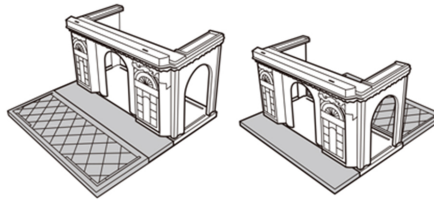

Place the terrace in 3 different areas

Attach the awnings to the front of the shop

Attach the wall sconces inside the shop

Insert the light from the Light & Curtains Set (sold separately) into the slot under the terrace as shown