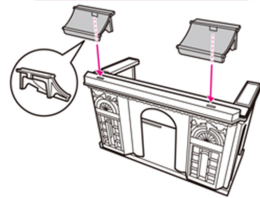

Place the terrace in 3 different areas

Attach the awnings to the front of the shop

Attach the wall sconces inside the shop

Insert the light from the Light & Curtains Set (sold separately) into the slot under the terrace as shown