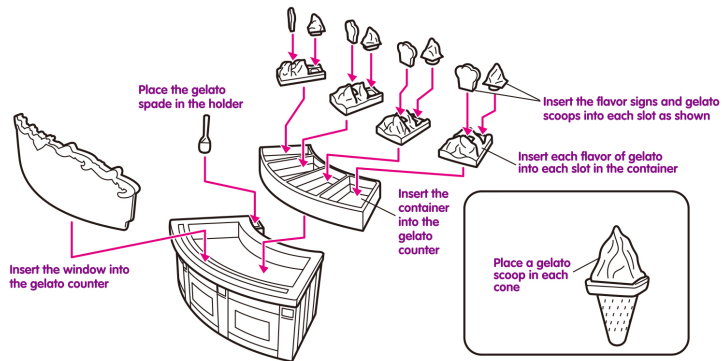

Place the terrace in 3 different areas

Attach the awnings to the front of the shop

Attach the wall sconces inside the shop

Insert the light from the Light & Curtains Set (sold separately) into the slot under the terrace as shown