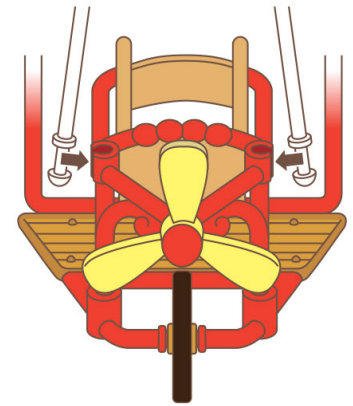

Attach the blue bird to different parts of the ride as shown.

If the frame disassembles, reassemble as shown.

Attach frame to seat as shown.

If the oval detaches from the frame, reattach the oval as shown.