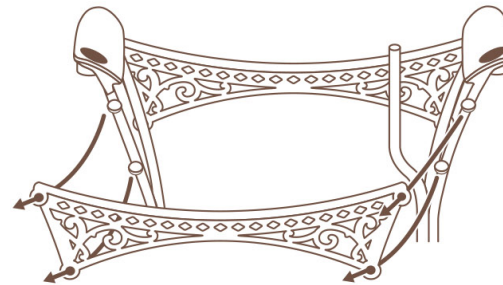

Attach the blue bird to different parts of the ride as shown.

If the frame disassembles, reassemble as shown.

Attach frame to seat as shown.

If the oval detaches from the frame, reattach the oval as shown.